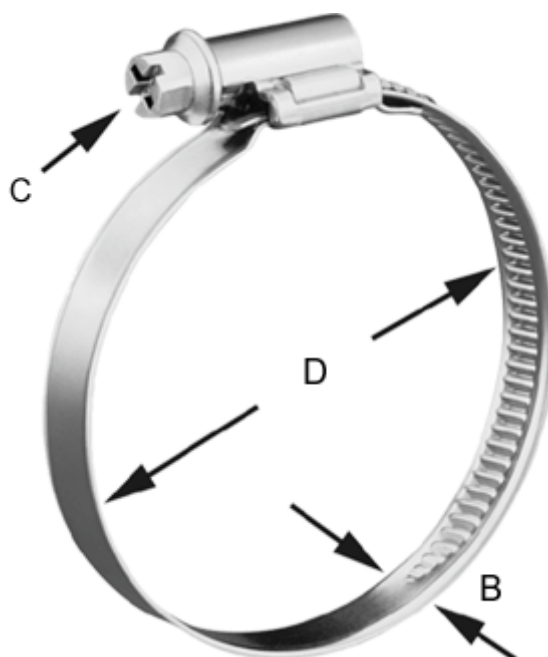

Article number: 021266565032

Description: Worm Drive Hose Clip  
TORRO S 25-40/9 C7 W1

## Measures

---

C (screw type) = C7 - 7mm

Diameter D = 25-40

Width B = 9.0